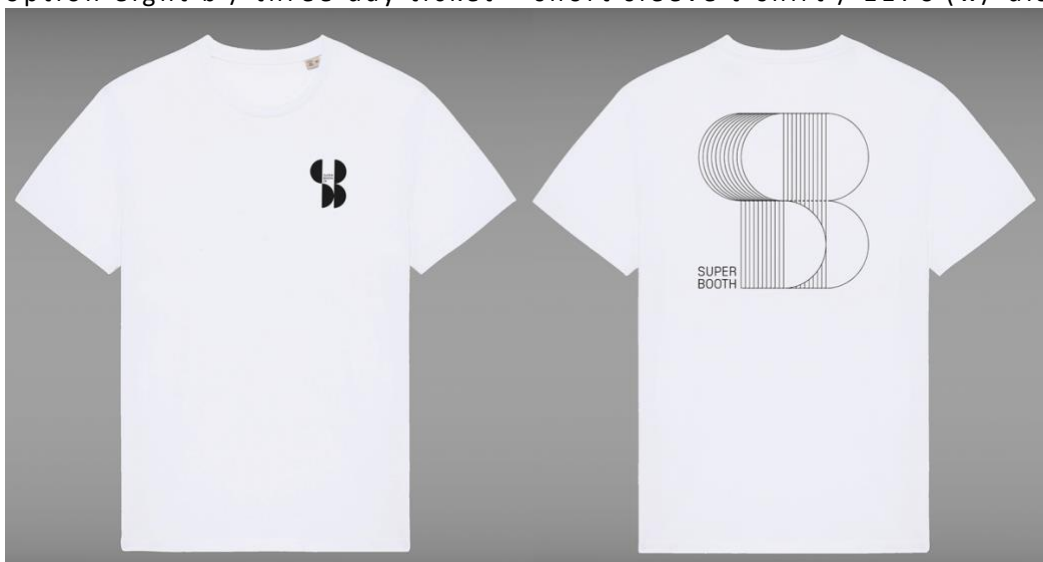

option seven a / one day ticket + short sleeve t-shirt / 58€ (w/ discounted ticket – 48€)

option seven b / three day ticket + short sleeve t-shirt / 117€ (w/ discounted ticket – 98€)

Superb_____! synth slanted
100 % organic cotton
black / white
S - XXXL

option eight a / one day ticket + short sleeve t-shirt / 58€ (w/ discounted ticket – 48€)

option eight b / three day ticket + short sleeve t-shirt / 117€ (w/ discounted ticket – 98€)

Superbooth SB
100 % organic cotton
white
M - XXXL